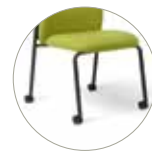

# Ginny Specifications

Frame Finishes    Options    Features

Black Powdercoat

Arms

Vertical Clean-out

Chrome

Armless

Outboard Polyurethane Arms

Casters

Glides

Ballistic Nylon Back Shell Upholstery Option

Ganging Bars (Black Powdercoat Only)

1110 South Mildred Avenue | Ontario, California 91761  
toll free 877 776 5678 | voice 909 392 5678 | fax 909 392 4567

Visit us at [omseating.com](http://omseating.com) to learn more about the concepts and features surrounding Ginny.

February 2018

Model: GY4G Finish: Chrome with Arms Seat and Back: Designtex Mod-Poppy

\*FYI To see detailed specifications of Ginny models and for updated model options, please consult your OM pricebook or visit [omseating.com](http://omseating.com)

Sweet meetings  
are made of this.

A Ginny universal side chair that fits in  
anywhere, for anyone. Ginny... always  
meeting expectations.

Model (Executive Chair): TY668 w/ Headrest Arms: AP-81 Polyback: Modern Black Finish: Polished Aluminum (base, cylinder & yoke) Seat: OM In-Stock Cinema-Noir  
Guest Models: GY4G Finish: Chrome with Arms Back: Designtex Coco Stripe-3605-802 Seat: OM In-Stock Cinema-Noir