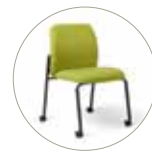

# Ginny Specifications

Frame Finishes    Options    Features

Black Powdercoat

Arms

Vertical Clean-out

Chrome

Armless

Outboard Polyurethane Arms

Casters

Glides

Ballistic Nylon Back Shell Upholstery Option

Ganging Bars (Black Powdercoat Only)

1110 South Mildred Avenue | Ontario, California 91761  
toll free 877 776 5678 | voice 909 392 5678 | fax 909 392 4567

Visit us at [omseating.com](http://omseating.com) to learn more about the concepts and features surrounding Ginny.

February 2018

Model: GY4G Finish: Chrome with Arms Seat and Back: Designtex Mod-Poppy

\*FYI To see detailed specifications of Ginny models and for updated model options, please consult your OM pricebook or visit [omseating.com](http://omseating.com)

Sweet meetings  
are made of this.

A Ginny universal side chair that fits in  
anywhere, for anyone. Ginny... always  
meeting expectations.

Model (Executive Chair): TY668 w/ Headrest Arms: AP-81 Polyback: Modern Black Finish: Polished Aluminum (base, cylinder & yoke) Seat: OM In-Stock Cinema-Noir  
Guest Models: GY4G Finish: Chrome with Arms Back: Designtex Coco Stripe-3605-802 Seat: OM In-Stock Cinema-Noir